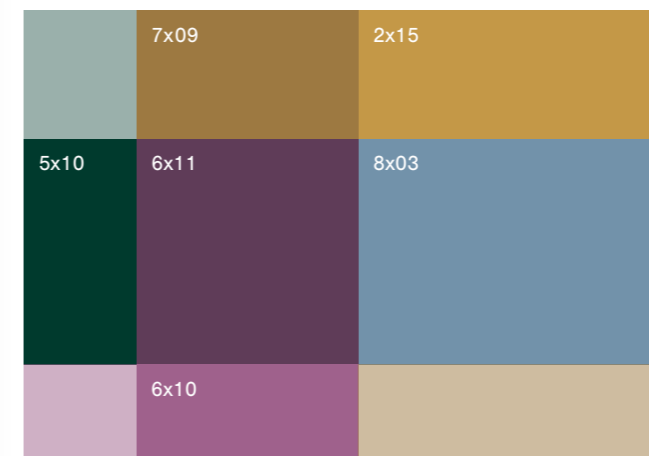

See the selected shapes, decors, and colors for this concept below:

6925HH
Pax plate

6914HH
Pax tray/plate

6915HH
Pax tray/plate

5523HH
Base bowl

TECHNIQUES

Spray

COLOURS