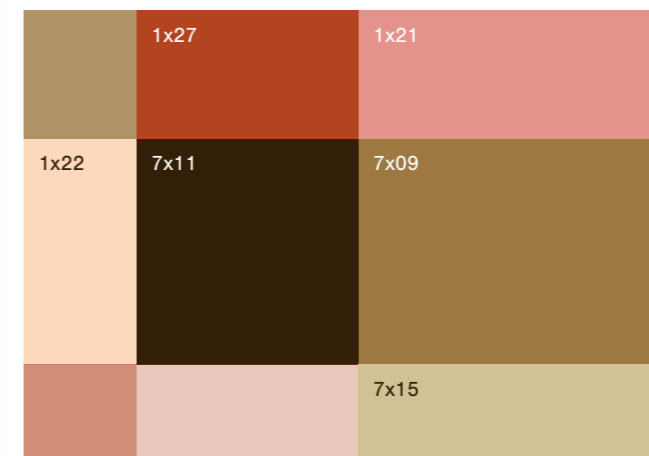

COLOURS

See all available colors on page 86.