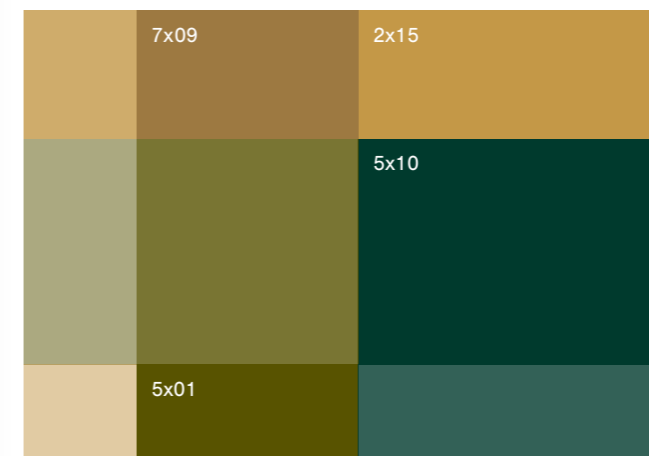

1061GH & 1084HH
1000-series jar/bowl

1626HH & 1625HH
Arena form low

DECOR TECHNIQUES

Ela

Skygge

Spray

COLOURS

See all available colors on page 86.