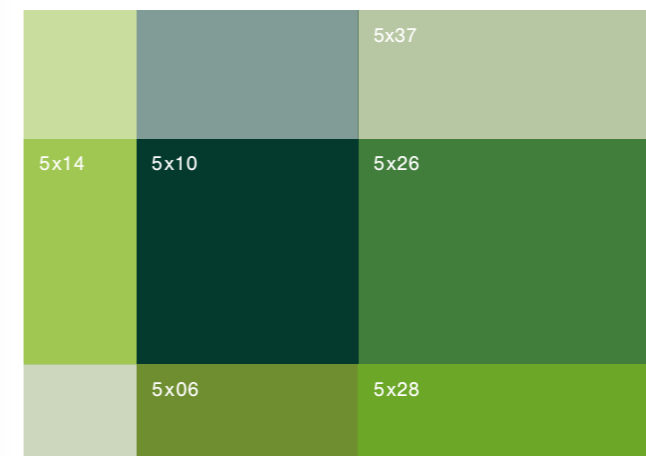

COLOURS

See all available colors on page 86.