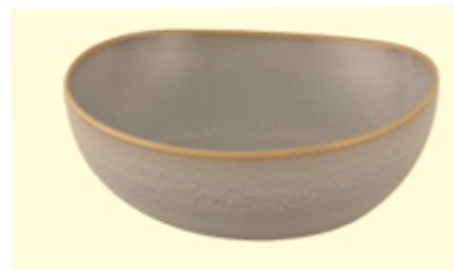

KARMA GREY 37003057
Tigela 450 ml
Bowl 450 ml
Bowl 450 ml
Saladier 450 ml
△ 400 gr A 49 mm C 168 mm L 166 mm CAP. 450 ml
△ 7/8 lbs H 2" L 6 3/4" @ 2 3/4" CAP. 15 3/4 oz